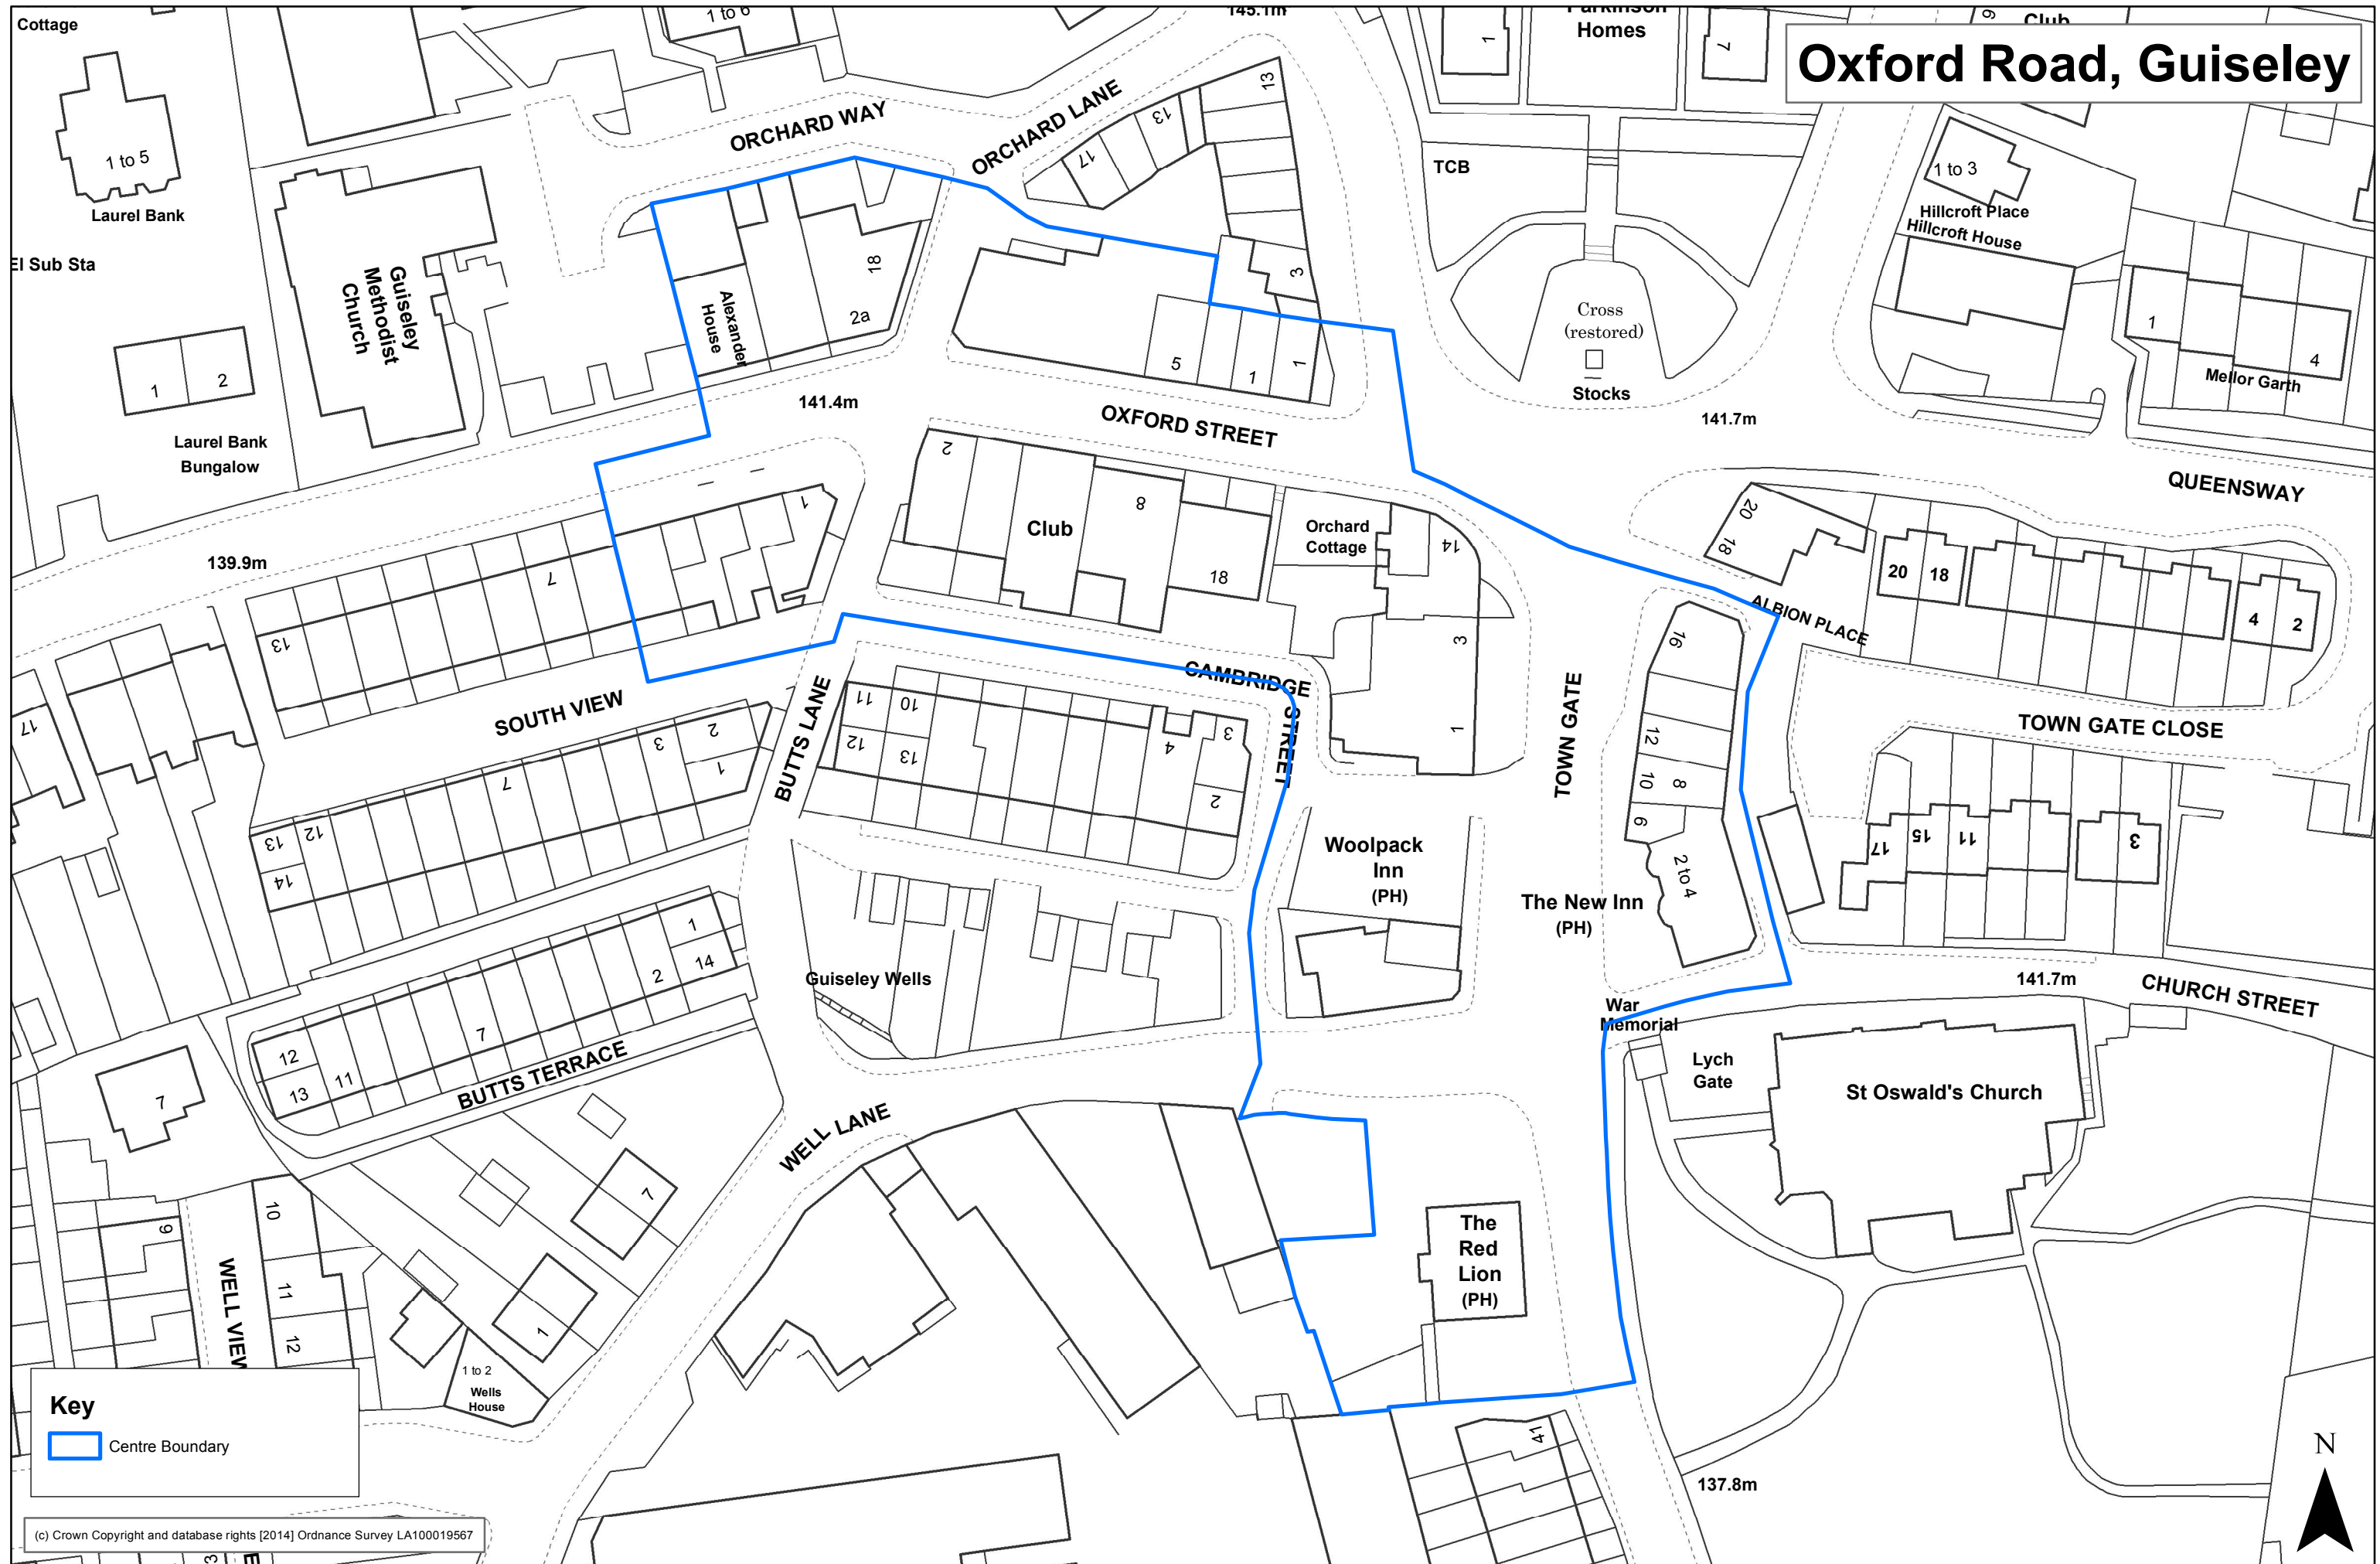

Oxford Road, Guiseley

Key
[Blue line symbol] Centre Boundary

(c) Crown Copyright and database rights [2014] Ordnance Survey LA100019567